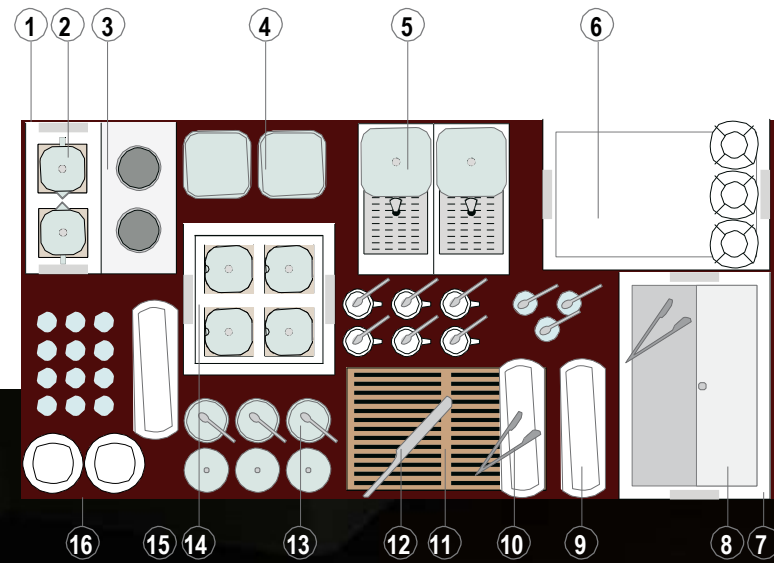

DesIGNbuffet /bReAKfAst 1

N.	Items	Qt.
1.	A100161 WHite KeRACRIL ReCtANGuLAR eLemeNt ReCHteCKIGes eLemeNt KOMPLeTT Aus KeRACRIL Weiss	01
2.	A100170 GLAss CARAffe WITh LID GLAsKRuG mIt DeCKel	02
3.	A100401 WHite KeRACRIL COmPLeTe ReCtANGuLAR eLemeNt ReCHteCKIGes eLemeNt KOMPLeTT Aus KeRACRIL Weiss	01
4.	A11035010 CONtAINeR fOR fRUit/CeReALS Obst/mÜsLI beHÄLteR	02
5.	A1000017 WHite KeRACRIL COld beVeRAGe DispeNseR sAftspeNDeR Aus KeRACRIL Weiss	02
6.	A120251 WHite KeRACRIL COmPLeTe ReCtANGuLAR eLemeNt ReCHteCKIGes eLemeNt KOMPLeTT Aus KeRACRIL Weiss	01
7.	A120051 WHite KeRACRIL COmPLeTe ReCtANGuLAR eLemeNt ReCHteCKIGes eLemeNt KOMPLeTT Aus KeRACRIL Weiss	01
8.	A115450 pLeXIGLAs COVeR GN 1/1 AbDeCKHAube Aus pLeXIGLAs GN 1/1	01
9.	154000300 pORCeLAIN LONG pLAtte LANGe pLAtte Aus pORZeLLAN	03
10.	A115050 stAINLess steel tONGS tORteNZANGe Aus eDeLstAHL	02
11.	A115020 NAtuRAL WOODeN GRILL bROtsCHNeIDebrett Aus HOLZ	01
12.	A135200 bReAD KNife bROtsCHNeIDemesseR	01
13.	A110700 ROuND bOwL WITh LID RuNDe sCHALe mIt DeCKel	03
14.	A110201 WHite KeRACRIL COmPLeTe sQuAre eLemeNt QuADRATisCHes eLemeNt KOMPLeTT Aus KeRA- CRIL Weiss	01
15.	A110300 CONtAINeR fOR JAm/JOGHuRt/CeReALS meRmeLADeN/YOGHuRt/mÜsLI beHÄLteR	04
16.	A140050 tAbLe IN sOLID beechWOOD tIsCH Aus mAssIvem buCheNHOLZ	01